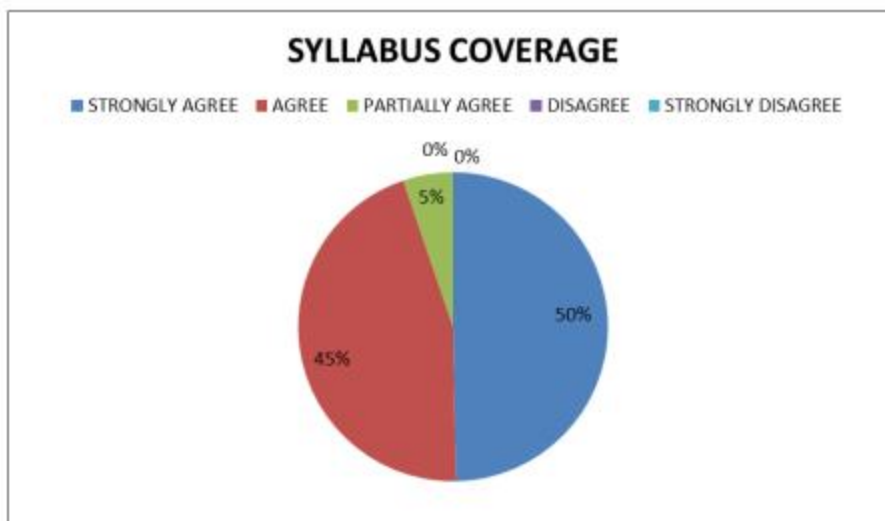

2018-2019 – Student Feedback Analysis

Srusoma Gupta
Principal,
Khejuri College