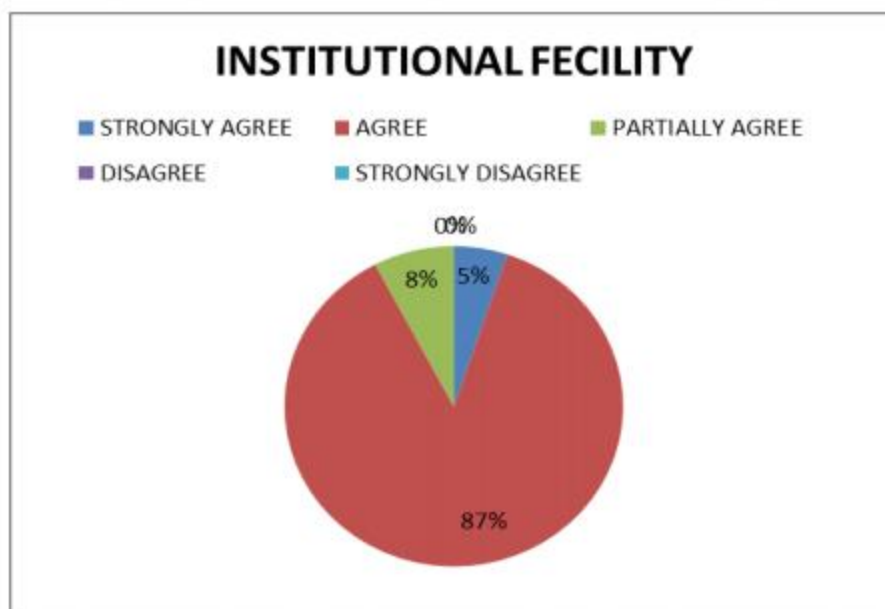

2018-2019 – Student Feedback Analysis

Srusoma Gupta
Principal,
Khejuri College