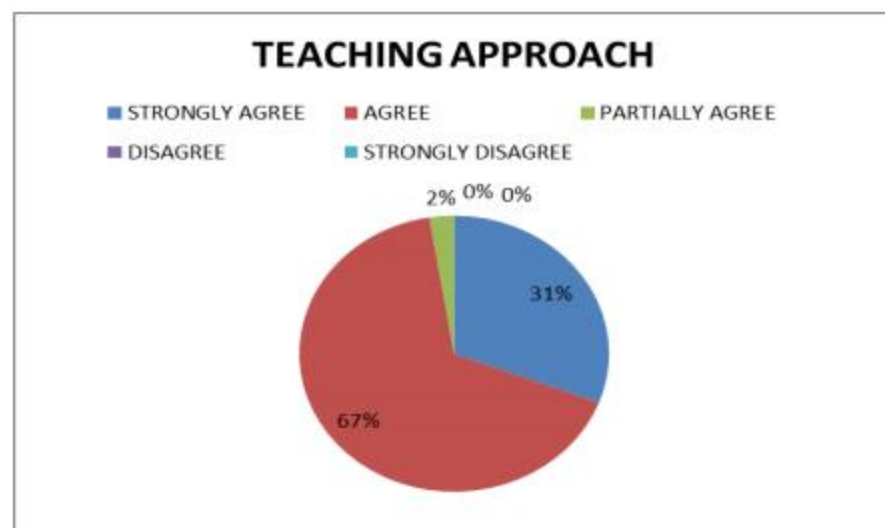

2018-2019 – Student Feedback Analysis

Srusoma Gupta
Principal,
Khejuri College